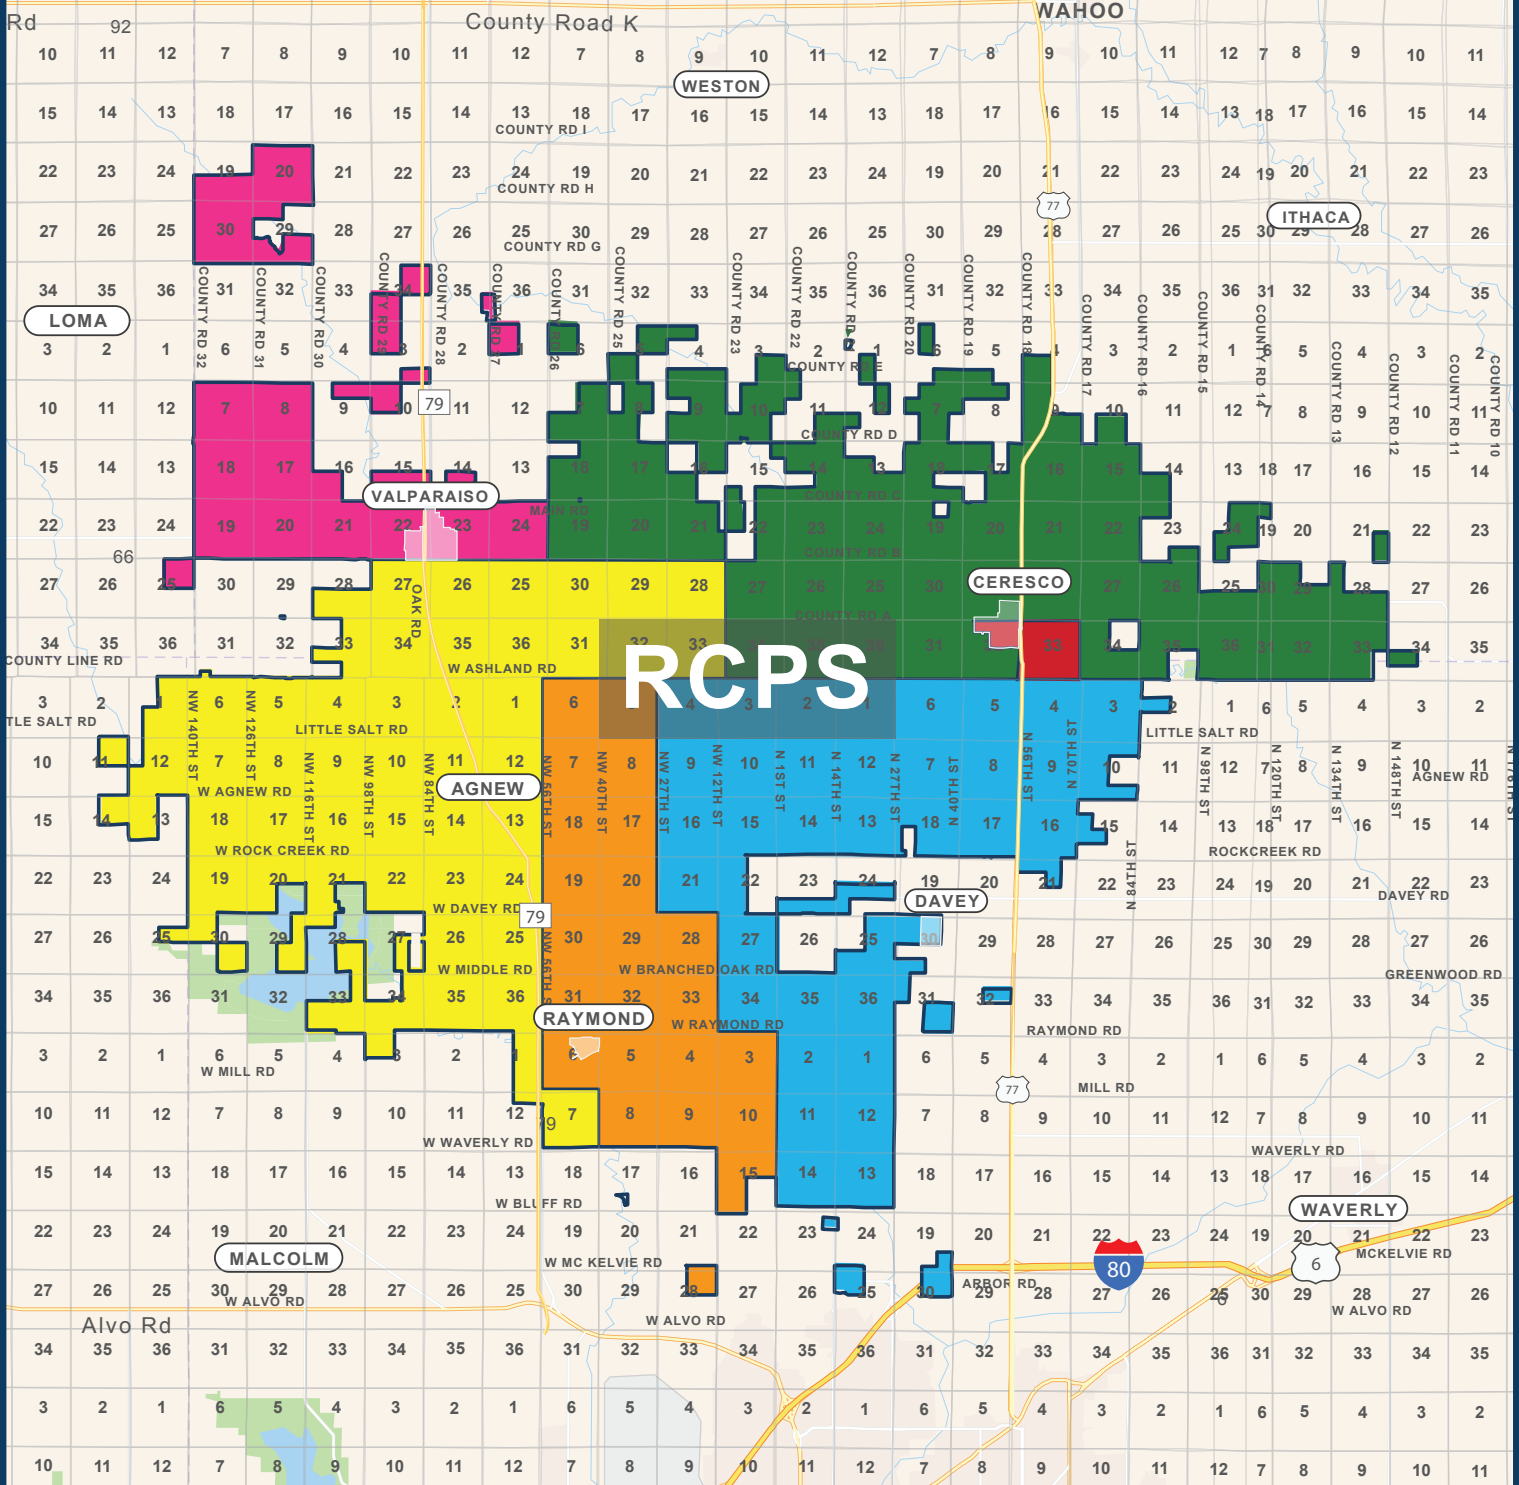

## LANCASTER COUNTY

RCPS

- WARD 1 (orange circle)
- WARD 2 (red circle)
- WARD 3 (blue circle)
- WARD 4 (pink circle)
- WARD 5 (green circle)
- WARD 6 (yellow circle)

### KEY TO COUNTIES

## LANCASTER COUNTY

**RCPS**

- WARD 1
- WARD 2
- WARD 3
- WARD 4
- WARD 5
- WARD 6