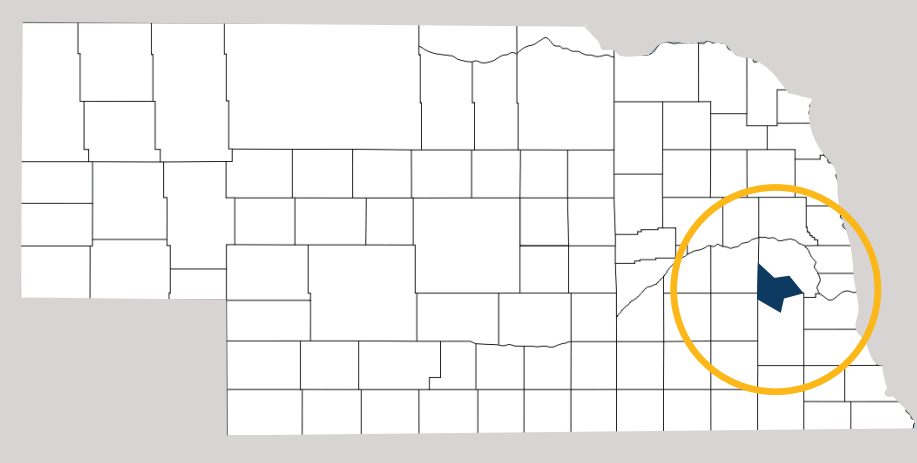

# RAYMOND CENTRAL SCHOOLS 55-0161

## LANCASTER COUNTY

RCPS

- WARD 1 (orange circle)
- WARD 2 (red circle)
- WARD 3 (blue circle)
- WARD 4 (pink circle)
- WARD 5 (green circle)
- WARD 6 (yellow circle)

### KEY TO COUNTIES