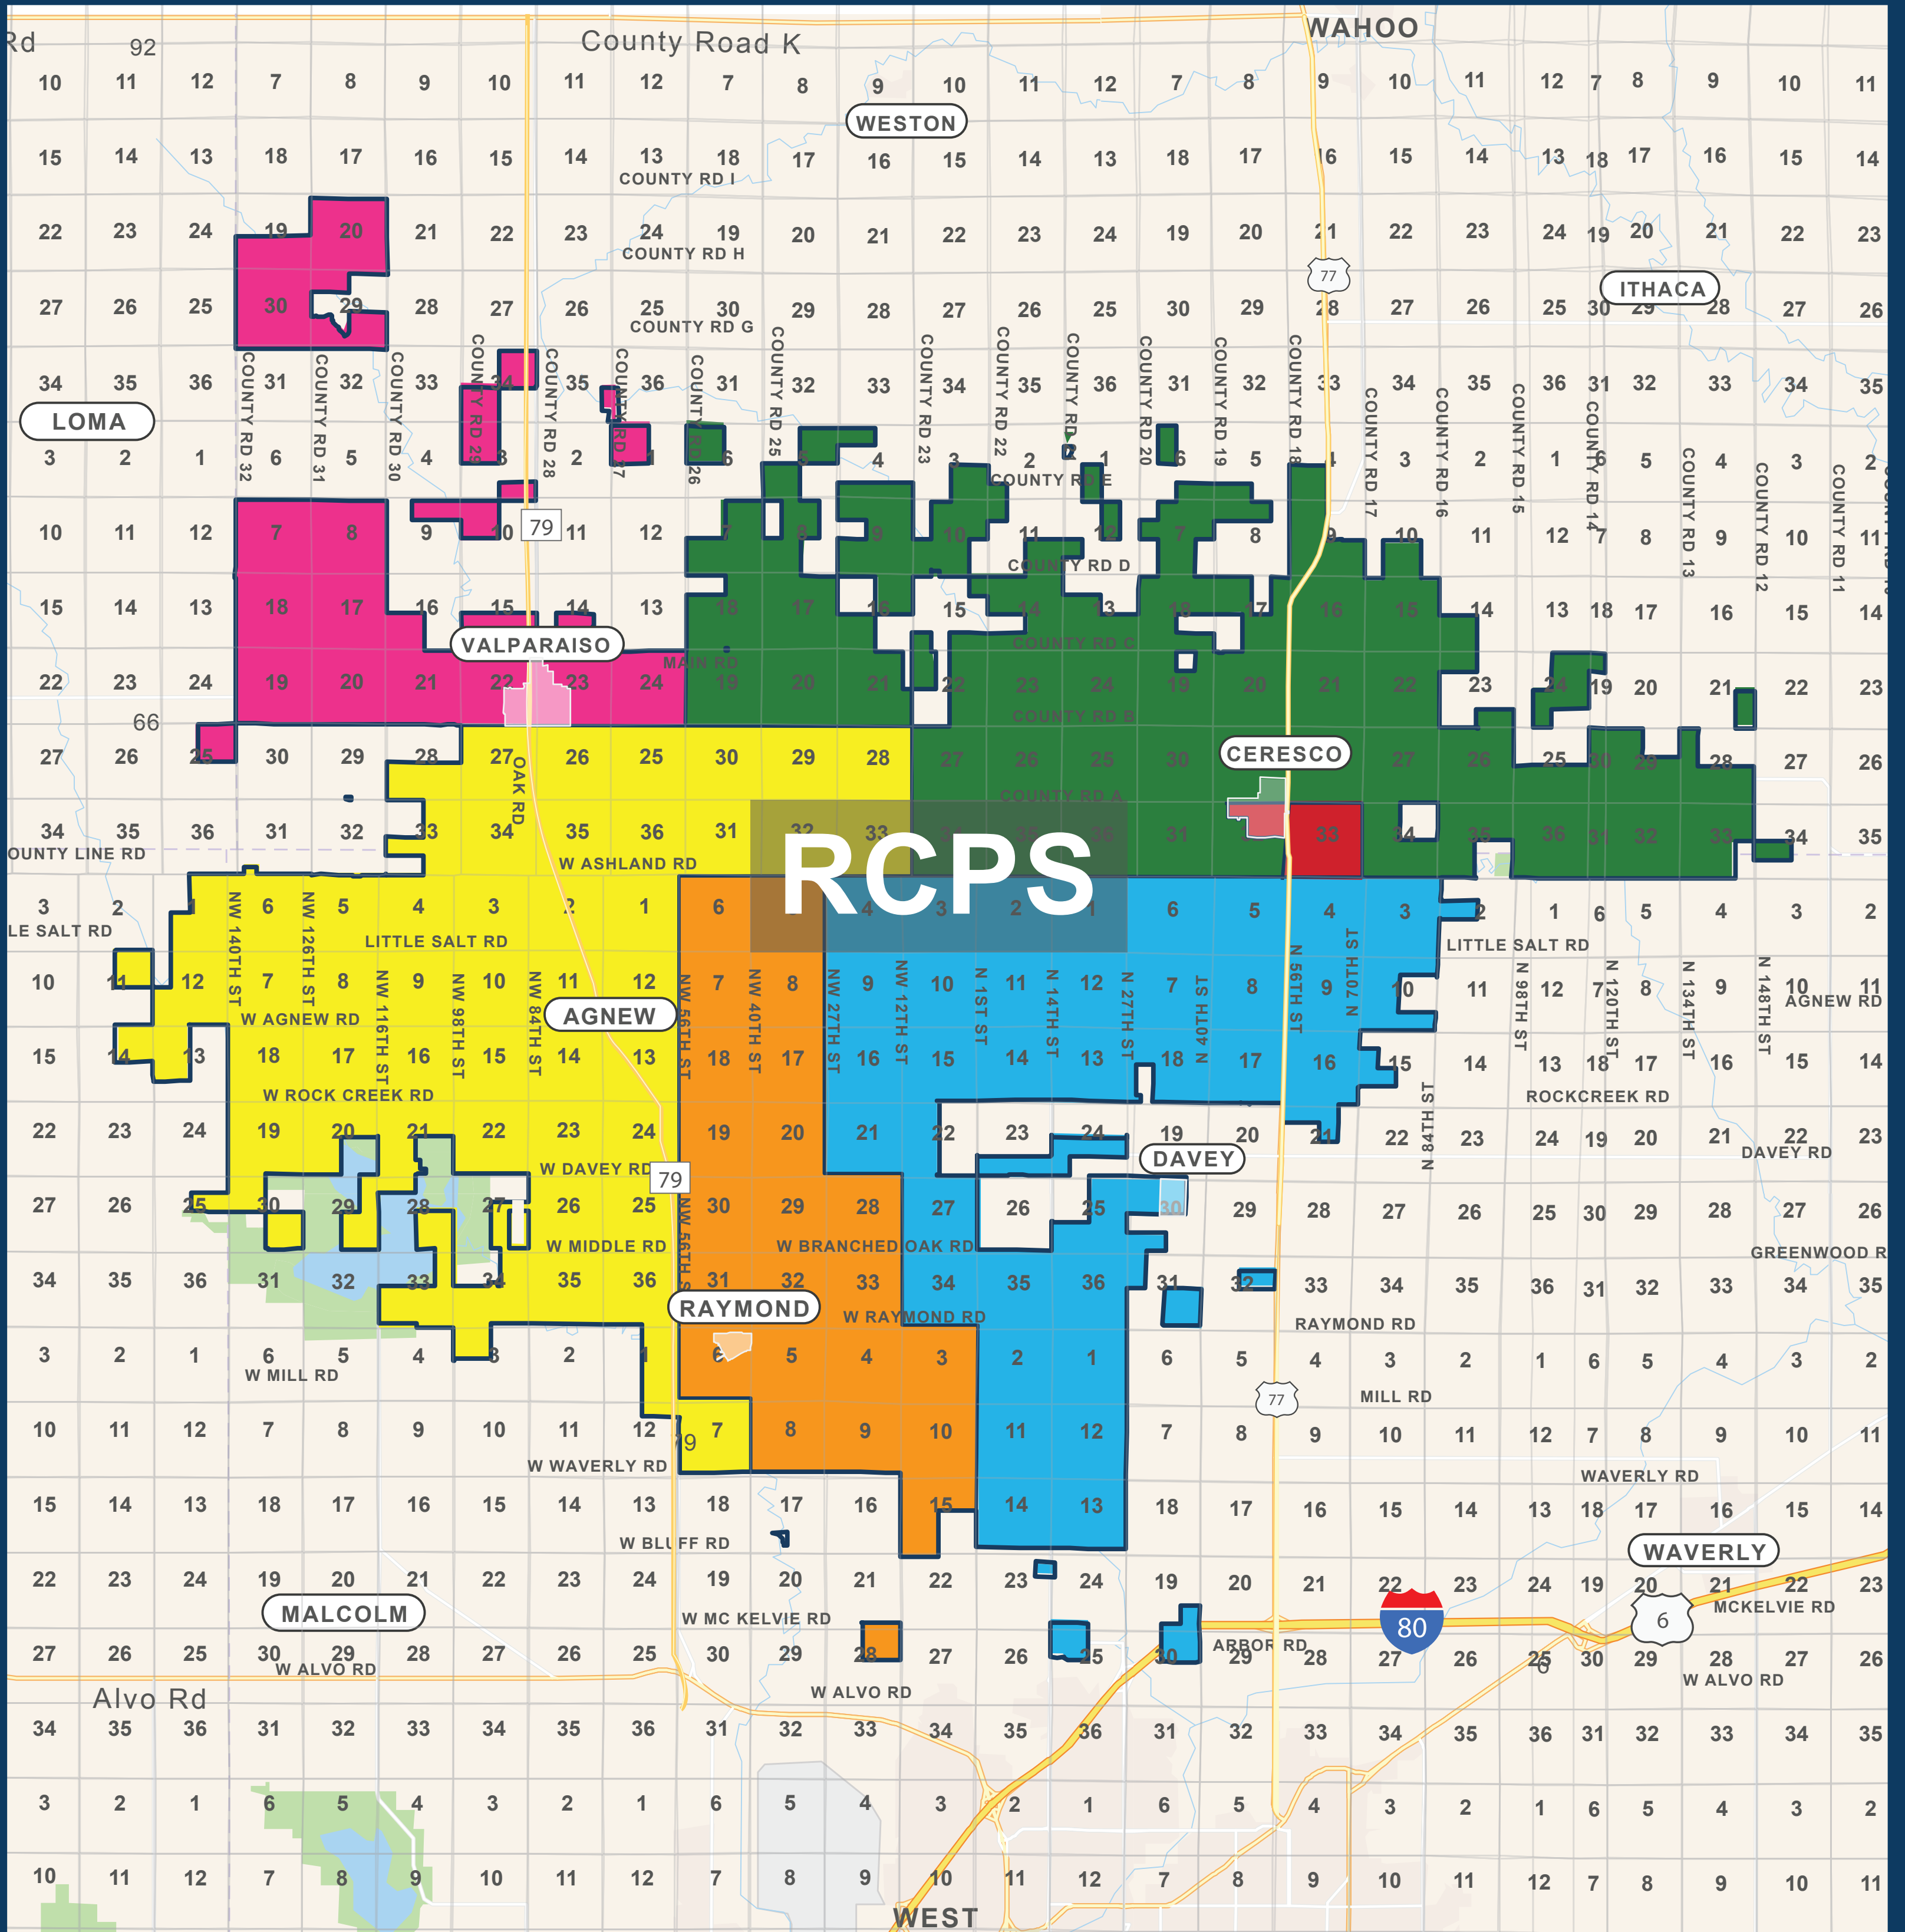

## LANCASTER COUNTY

RCPS

- WARD 1 (orange circle)
- WARD 2 (red circle)
- WARD 3 (blue circle)
- WARD 4 (pink circle)
- WARD 5 (green circle)
- WARD 6 (yellow circle)

### KEY TO COUNTIES

## LANCASTER COUNTY

**RCPS**

- WARD 1
- WARD 2
- WARD 3
- WARD 4
- WARD 5
- WARD 6